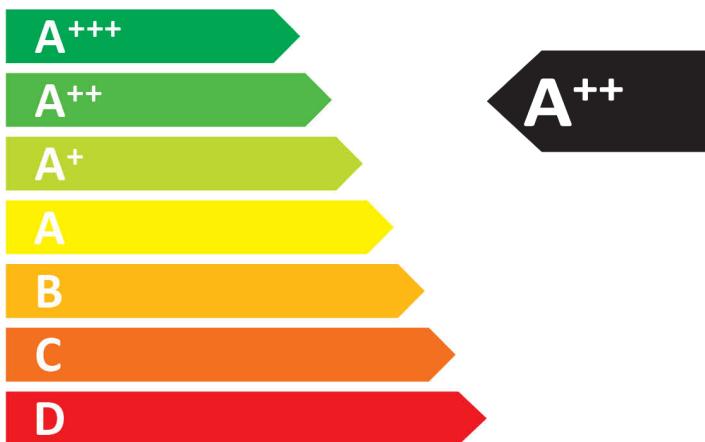

ENERGY

AEG

TR718L4B 916 099 245

235
kWh/annum

178
min/cycle

8,0
kg

66
dB

ABCDEFG