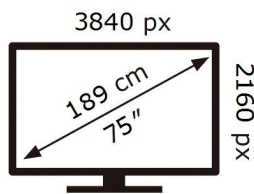

ENERG 

SAMSUNG

UE75DU8070U

137 kWh/1000h

ABCDEF **G**

227 kWh/1000h

2019/2013