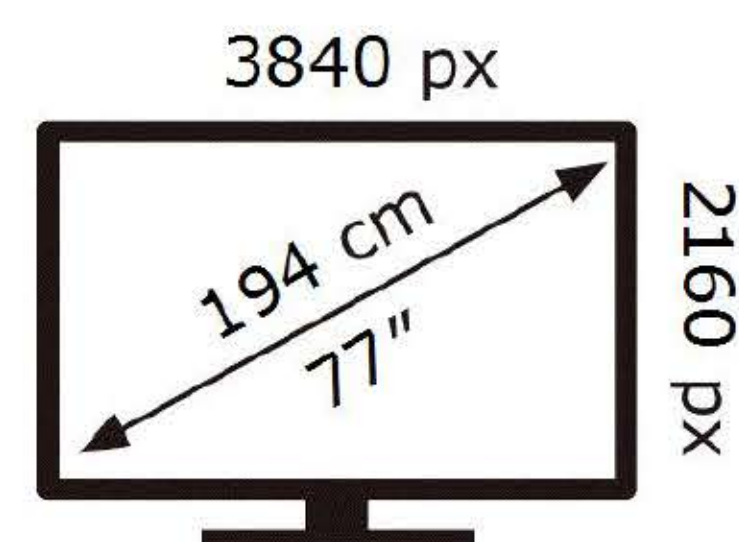

SAMSUNG

QE77S90DAE

126 kWh/1000h

ABCDEF **G**

161 kWh/1000h

2019/2013

SAMSUNG

QE77S90DAE

126 kWh/1000h

ABCDEF **G**

161 kWh/1000h

2019/2013