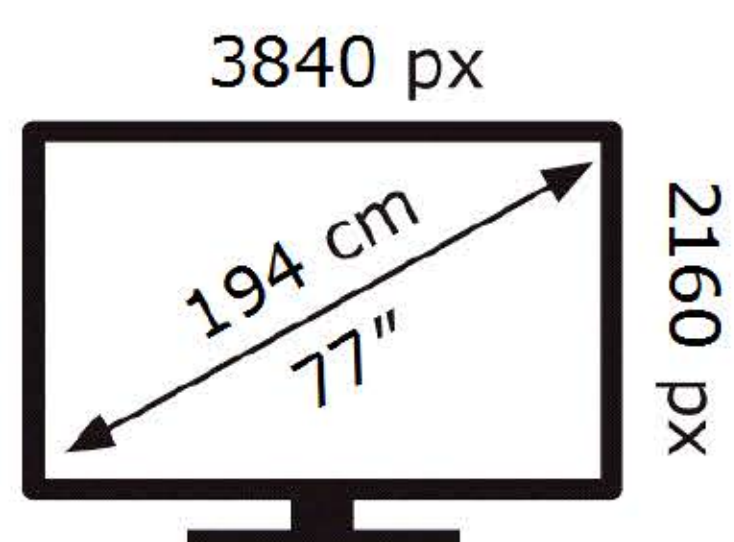

SAMSUNG

QE77S90DAE

126 kWh/1000h

ABCDEF **G**

161 kWh/1000h

2019/2013

SAMSUNG

QE77S90DAE