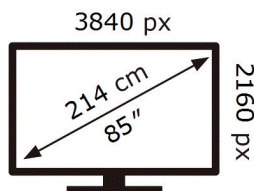

ENERG 

SAMSUNG

UE85DU8070U

164 kWh/1000h

ABCDEF **G**

292 kWh/1000h

2019/2013