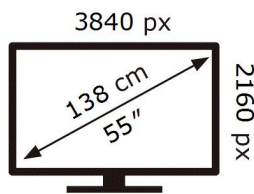

ENERG 

SAMSUNG

QE55S90DAE

81 kWh/1000h

ABCDEF **G**

123 kWh/1000h

2019/2013