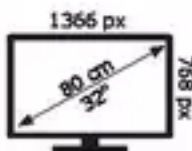

# ENERGY

TOSHIBA

32WW2463DB

**26** kWh/1000h

ABCDEF **G**

**45** kWh/1000h

50715823

2013/0513