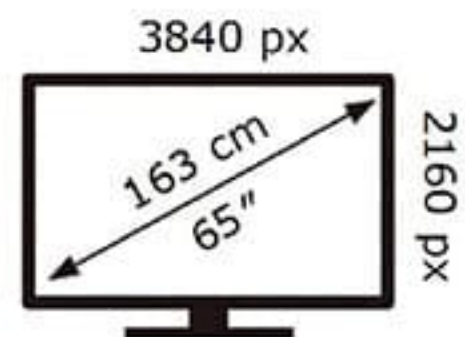

ENERG ⚡

SAMSUNG

QE65LS03DAU

109 kWh/1000h

ABCDEF **G**

229 kWh/1000h

2019/2013