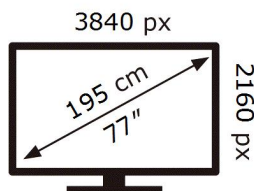

ENERG 

SAMSUNG

QE77S95DAT

128 kWh/1000h

ABCDEF **G**

309 kWh/1000h

2019/2013